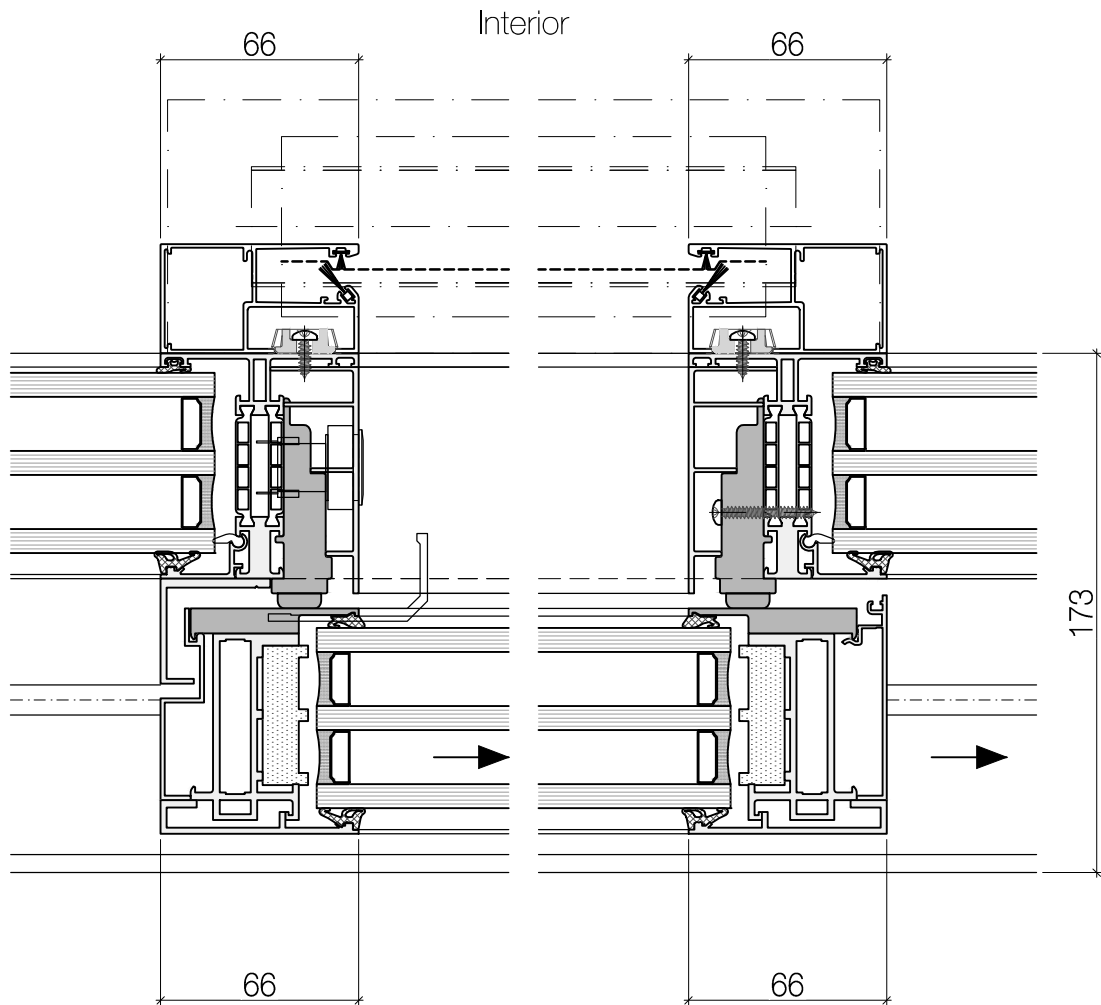

Insect screen

Exterior

width 2000 x height 3200mm

detail closed sliding casement

detail open sliding casement