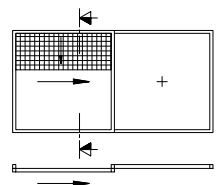

Insect screen

Exterior

width 2000 x height 3200mm

detail closed sliding casement

detail open sliding casement