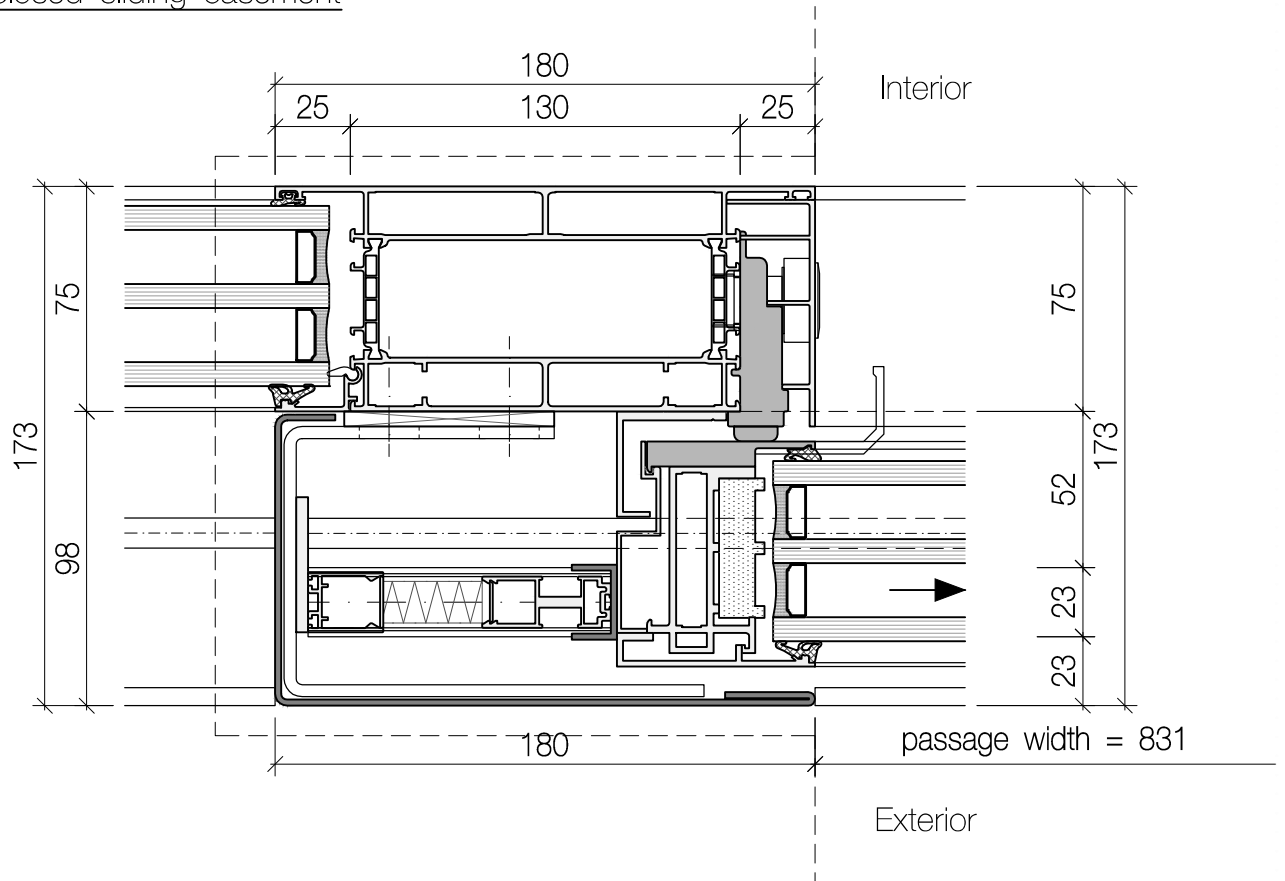

Insect screen

Exterior

width 2000 x height 3200mm

detail closed sliding casement

detail open sliding casement