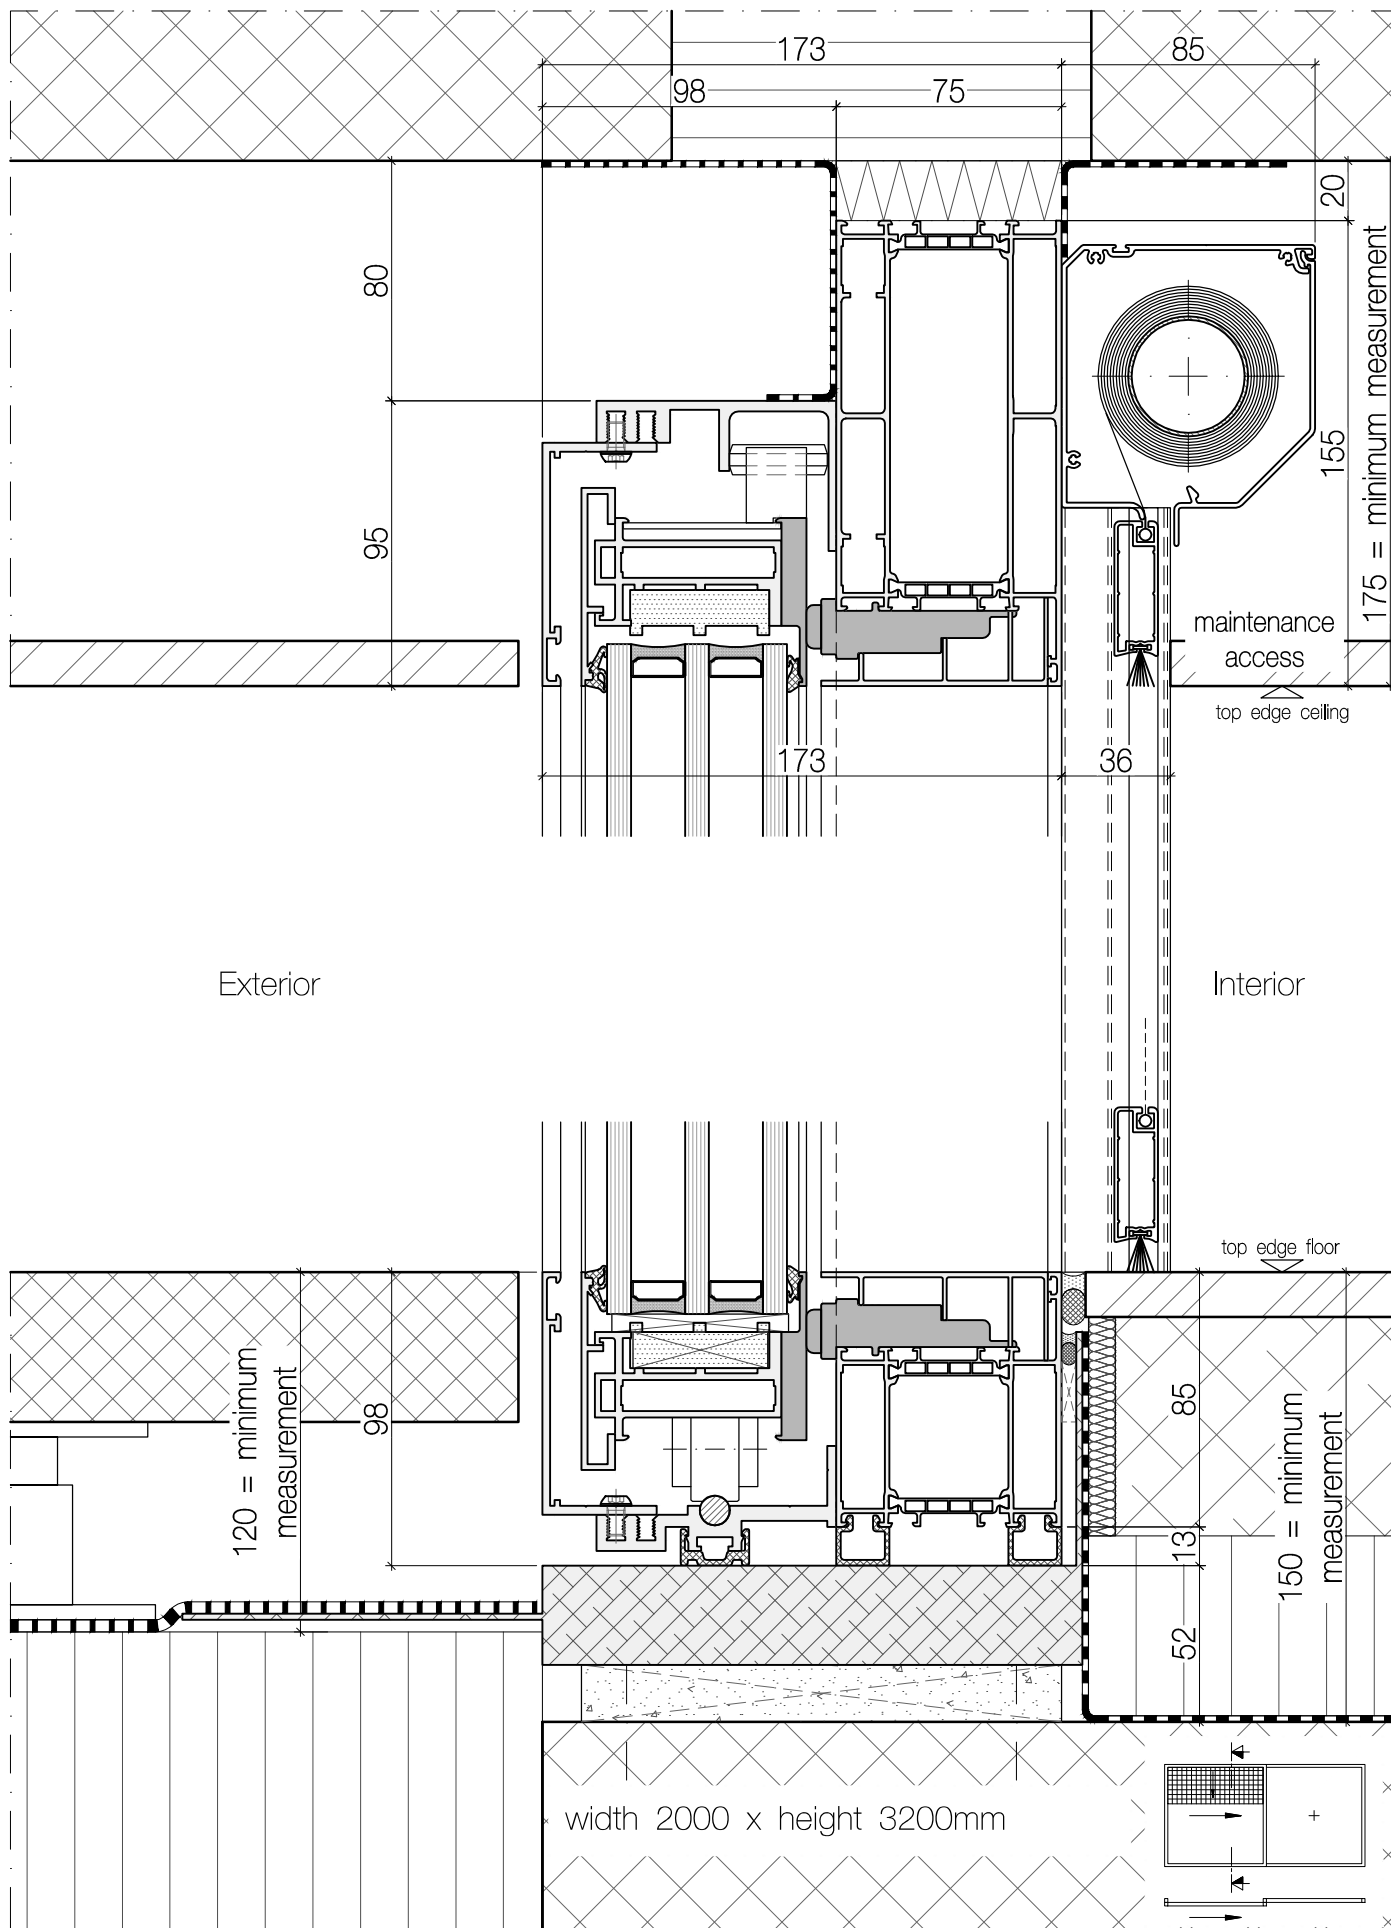

Insect screen

Exterior

width 2000 x height 3200mm

detail closed sliding casement

detail open sliding casement