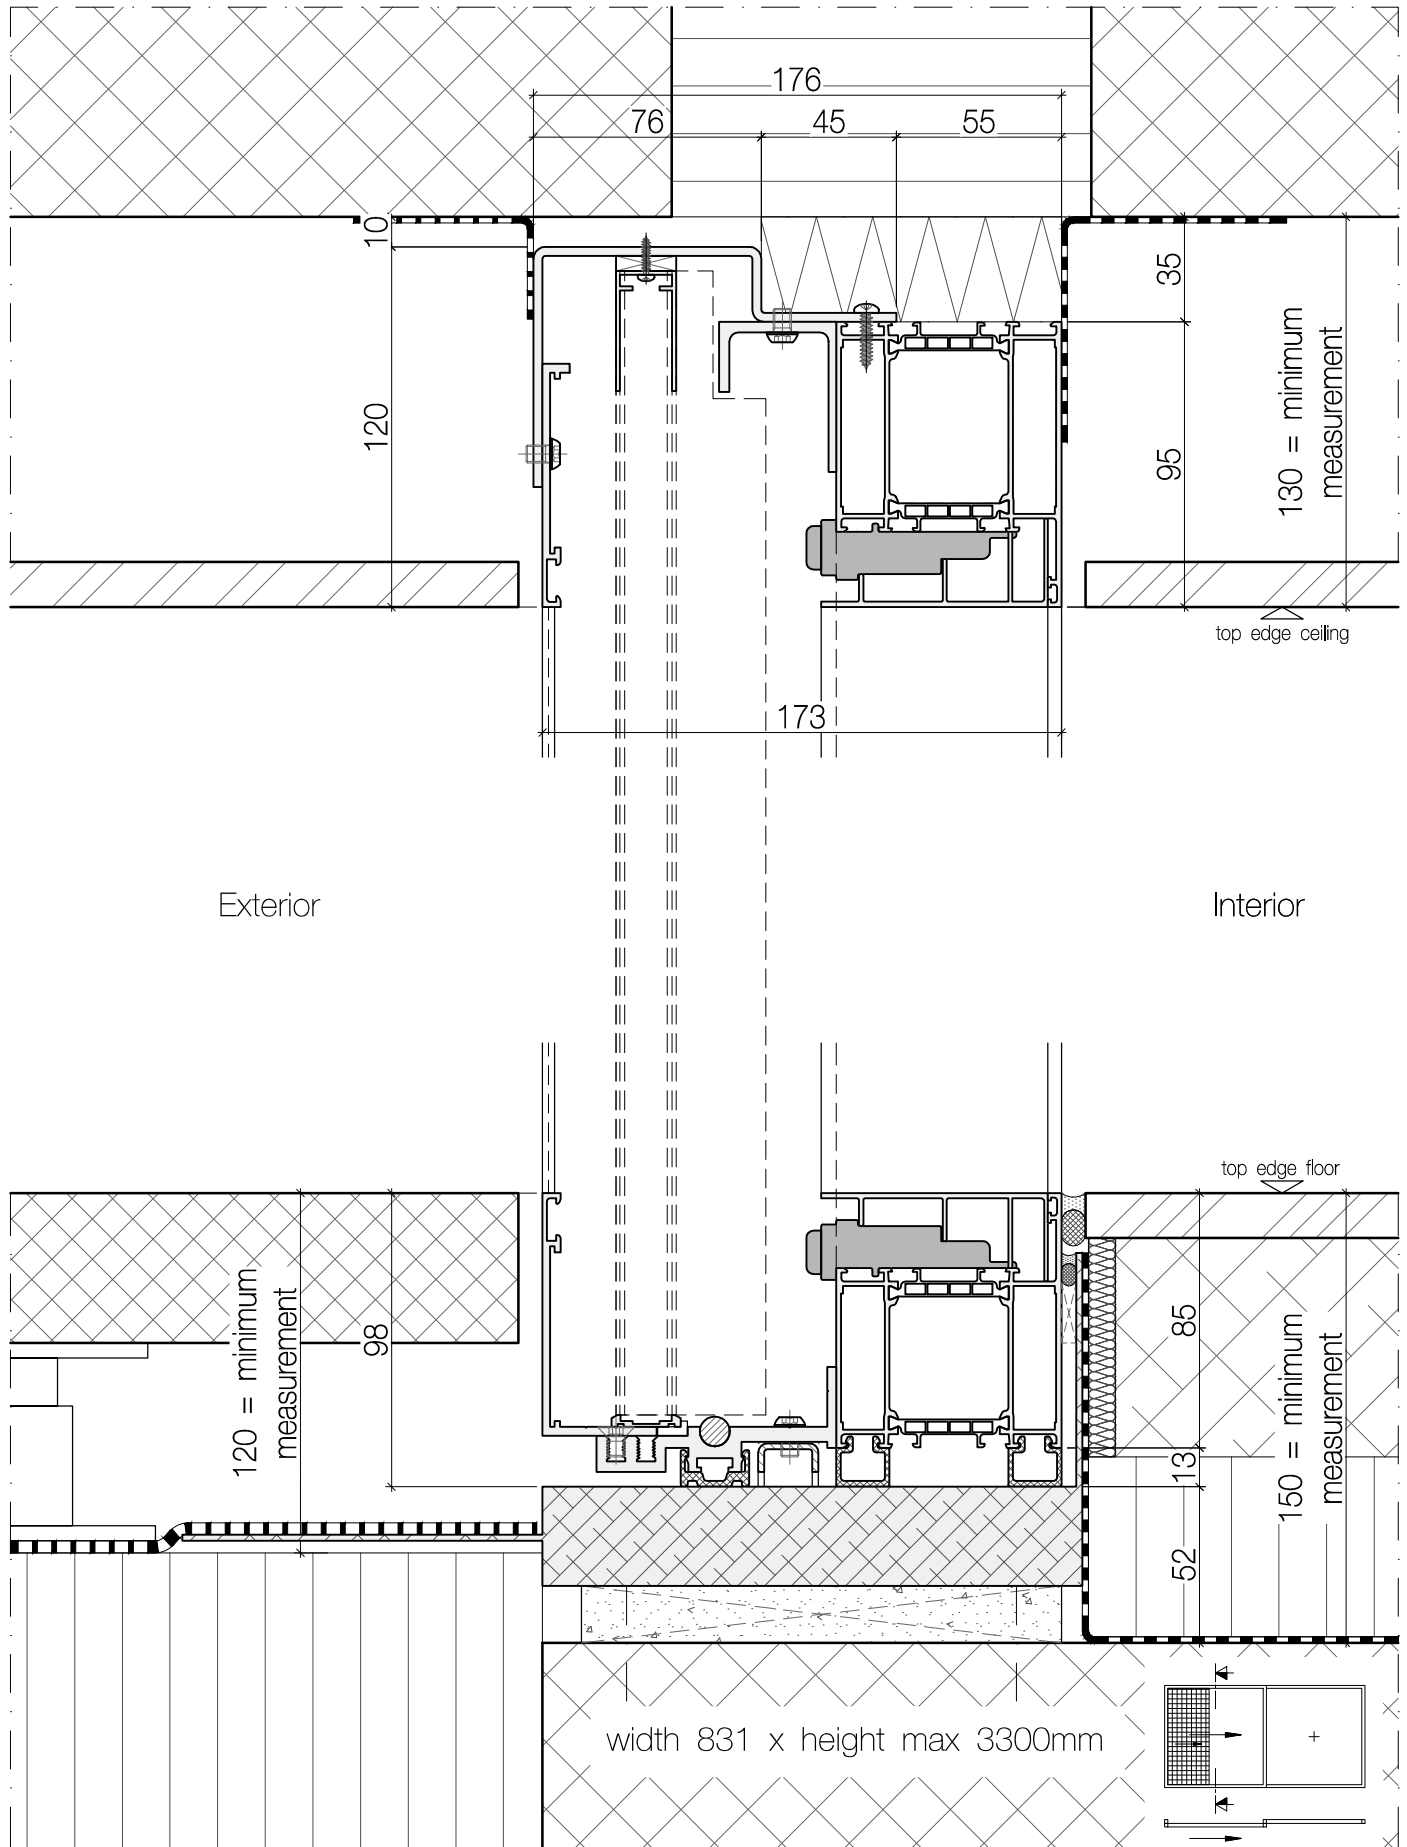

Insect screen

Exterior

width 2000 x height 3200mm

detail closed sliding casement

detail open sliding casement